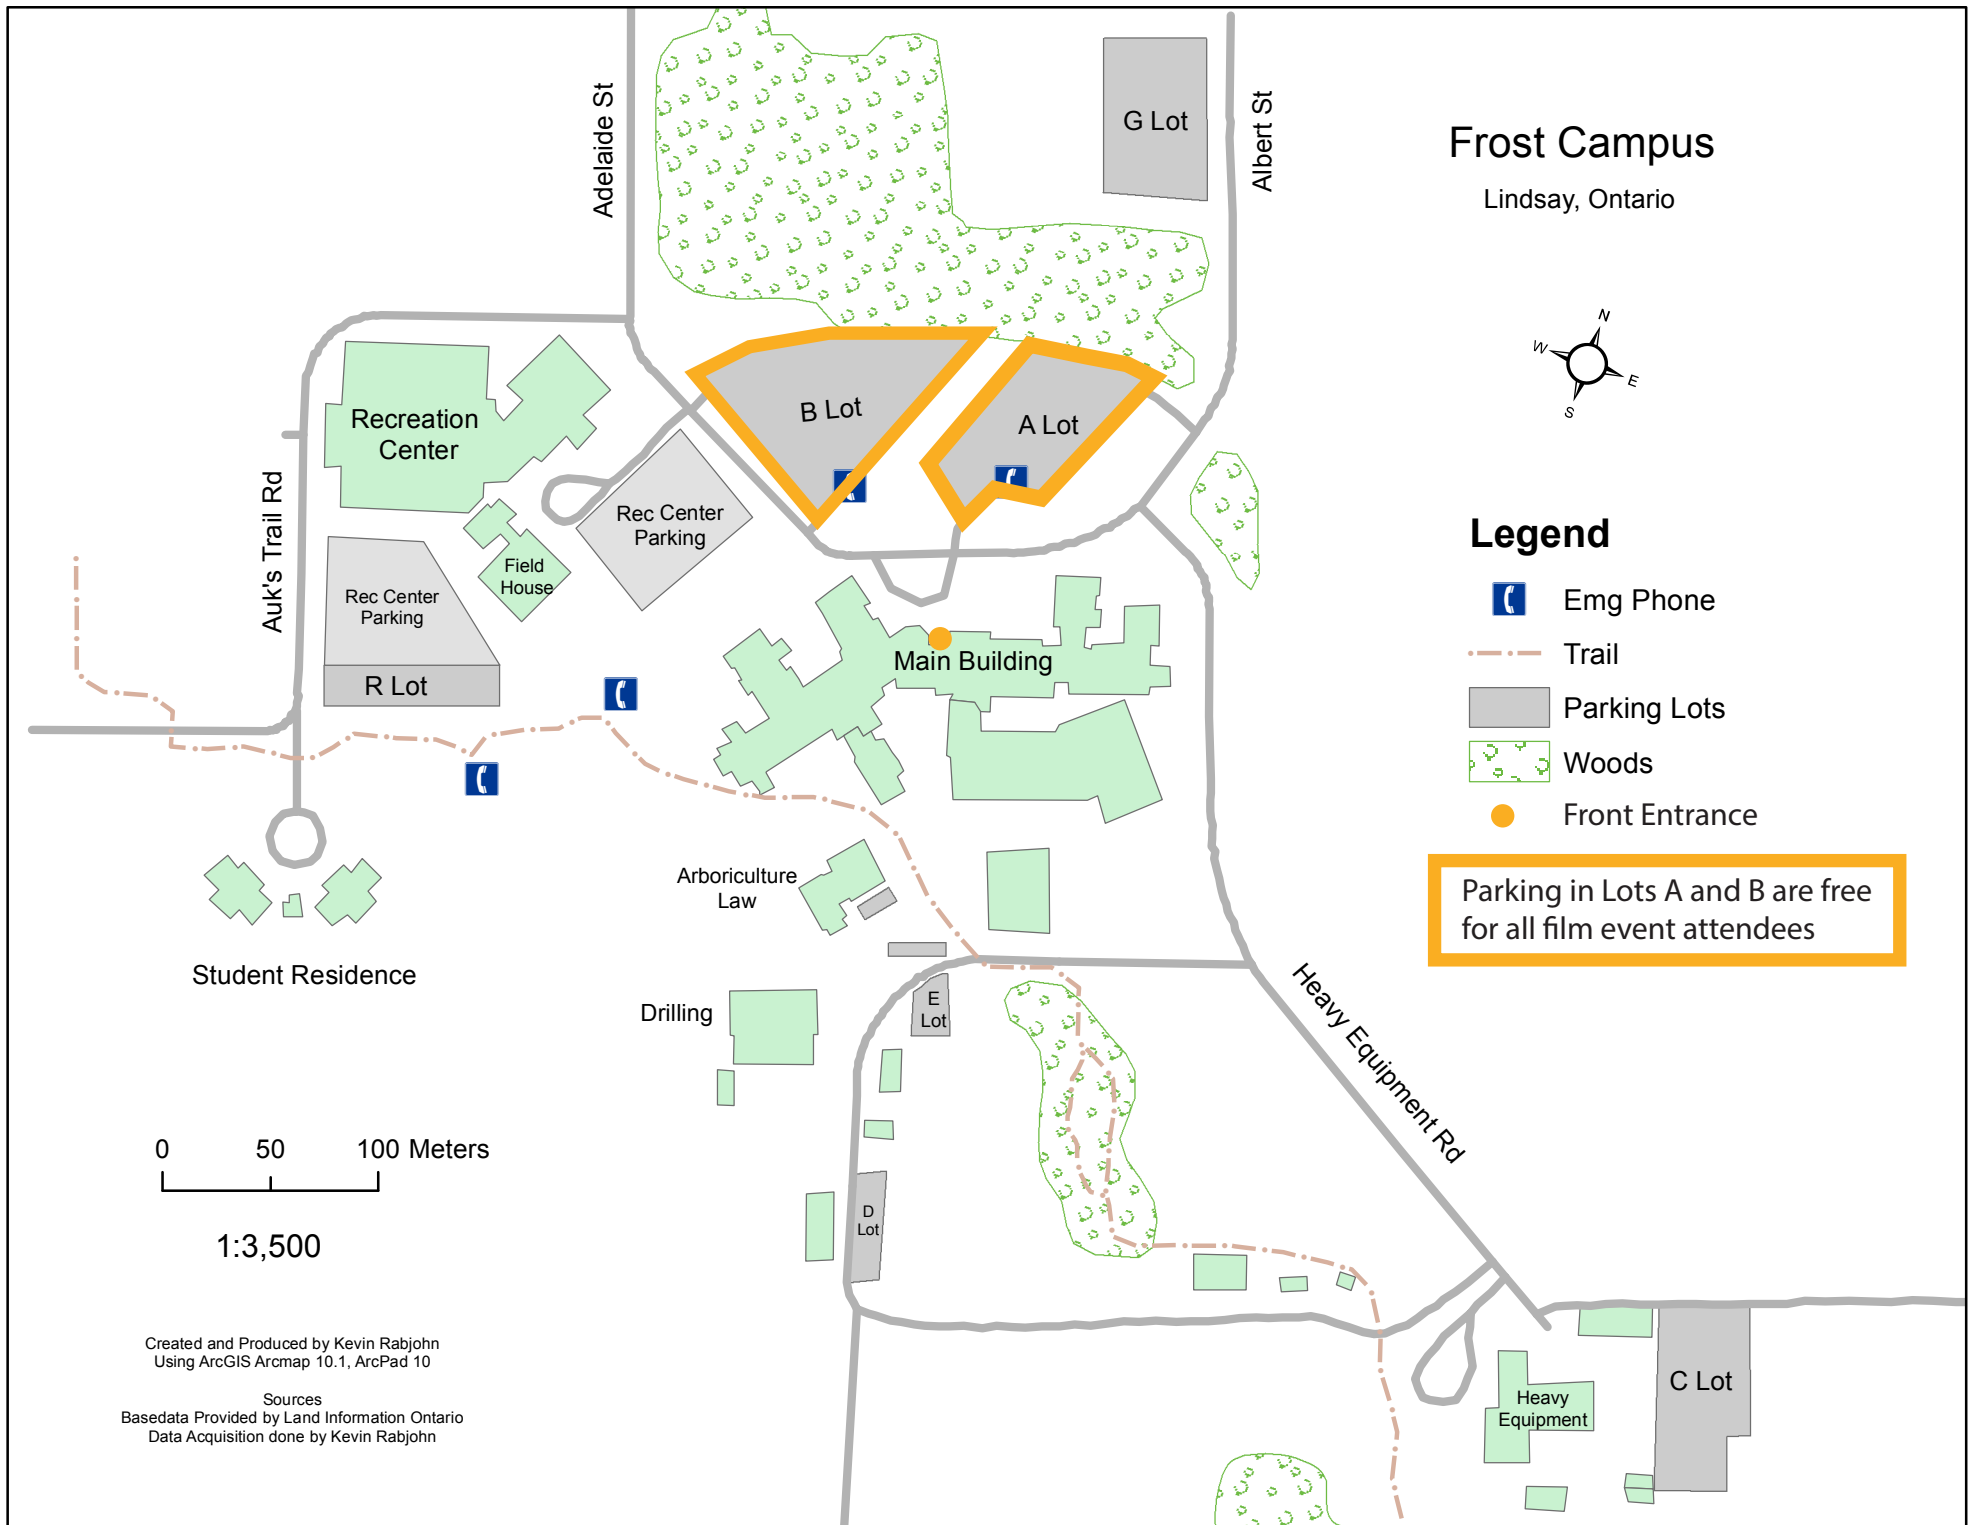

Frost Campus

Lindsay, Ontario

Legend

Emg Phone

Trail

Parking Lots

Woods

Front Entrance

Parking in Lots A and B are free for all film event attendees

0 50 100 Meters

1:3,500

Created and Produced by Kevin Rabjohn
Using ArcGIS Arcmap 10.1, ArcPad 10

Sources
Basedata Provided by Land Information Ontario
Data Acquisition done by Kevin Rabjohn

FROST CAMPUS FIRST FLOOR

Auk's Lodge is the hub of student life on campus. The Auk's Lodge hosts a variety of on campus events run by the FSA, students and programs. It is equipped with a projection screen, ping pong table, Buck hunter, foosball and two pool tables. The campus pub and FSA offices are located in the Auk lodge.

Geo Centre

Hatchery

Auk's Lodge