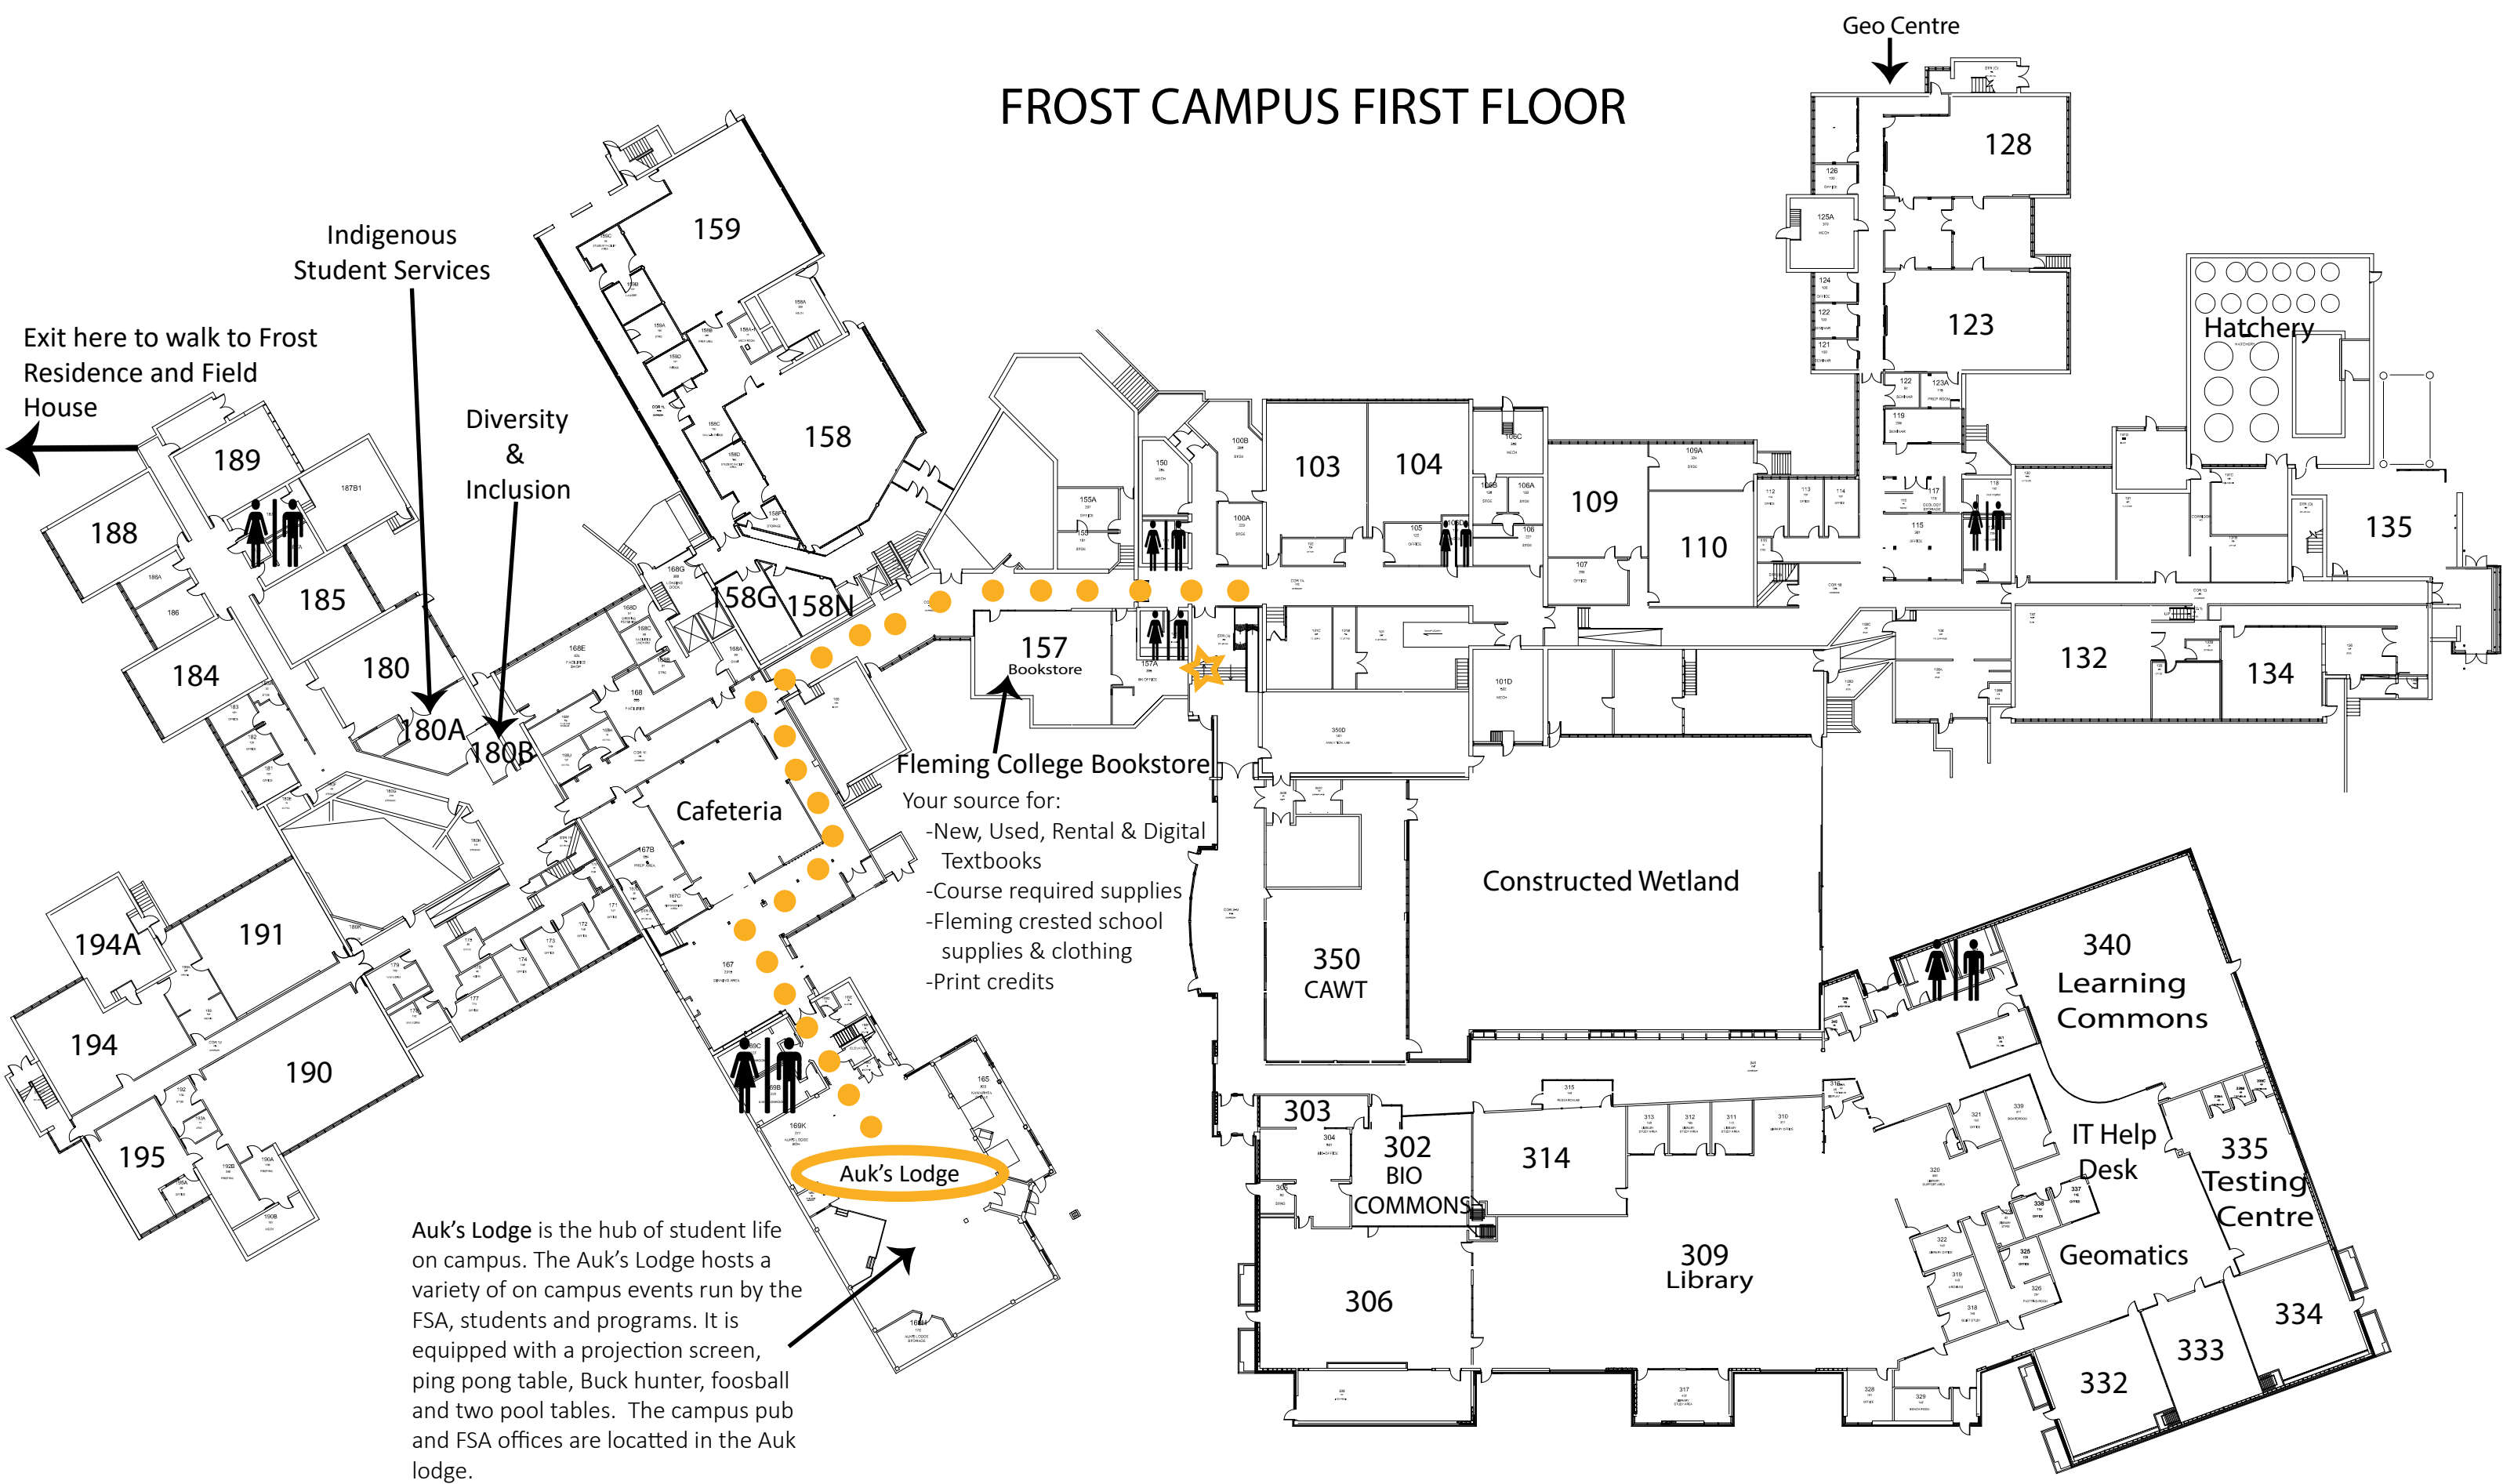

Parking in Lots A and B are free for all film event attendees

0 50 100 Meters

1:3,500

Created and Produced by Kevin Rabjohn
Using ArcGIS Arcmap 10.1, ArcPad 10

Sources
Basedata Provided by Land Information Ontario
Data Acquisition done by Kevin Rabjohn

FROST CAMPUS SECOND FLOOR

- Tutoring & Academic Skills Centre
- Peer Tutoring Services
- Writing Labs and Math Labs
- Learning Strategies and Time Management Workshops
- Tip Sheets and Resource Material
- Delivery of Accommodations for Students Registered with AES

FROST CAMPUS FIRST FLOOR

Auk's Lodge is the hub of student life on campus. The Auk's Lodge hosts a variety of on campus events run by the FSA, students and programs. It is equipped with a projection screen, ping pong table, Buck hunter, foosball and two pool tables. The campus pub and FSA offices are located in the Auk lodge.