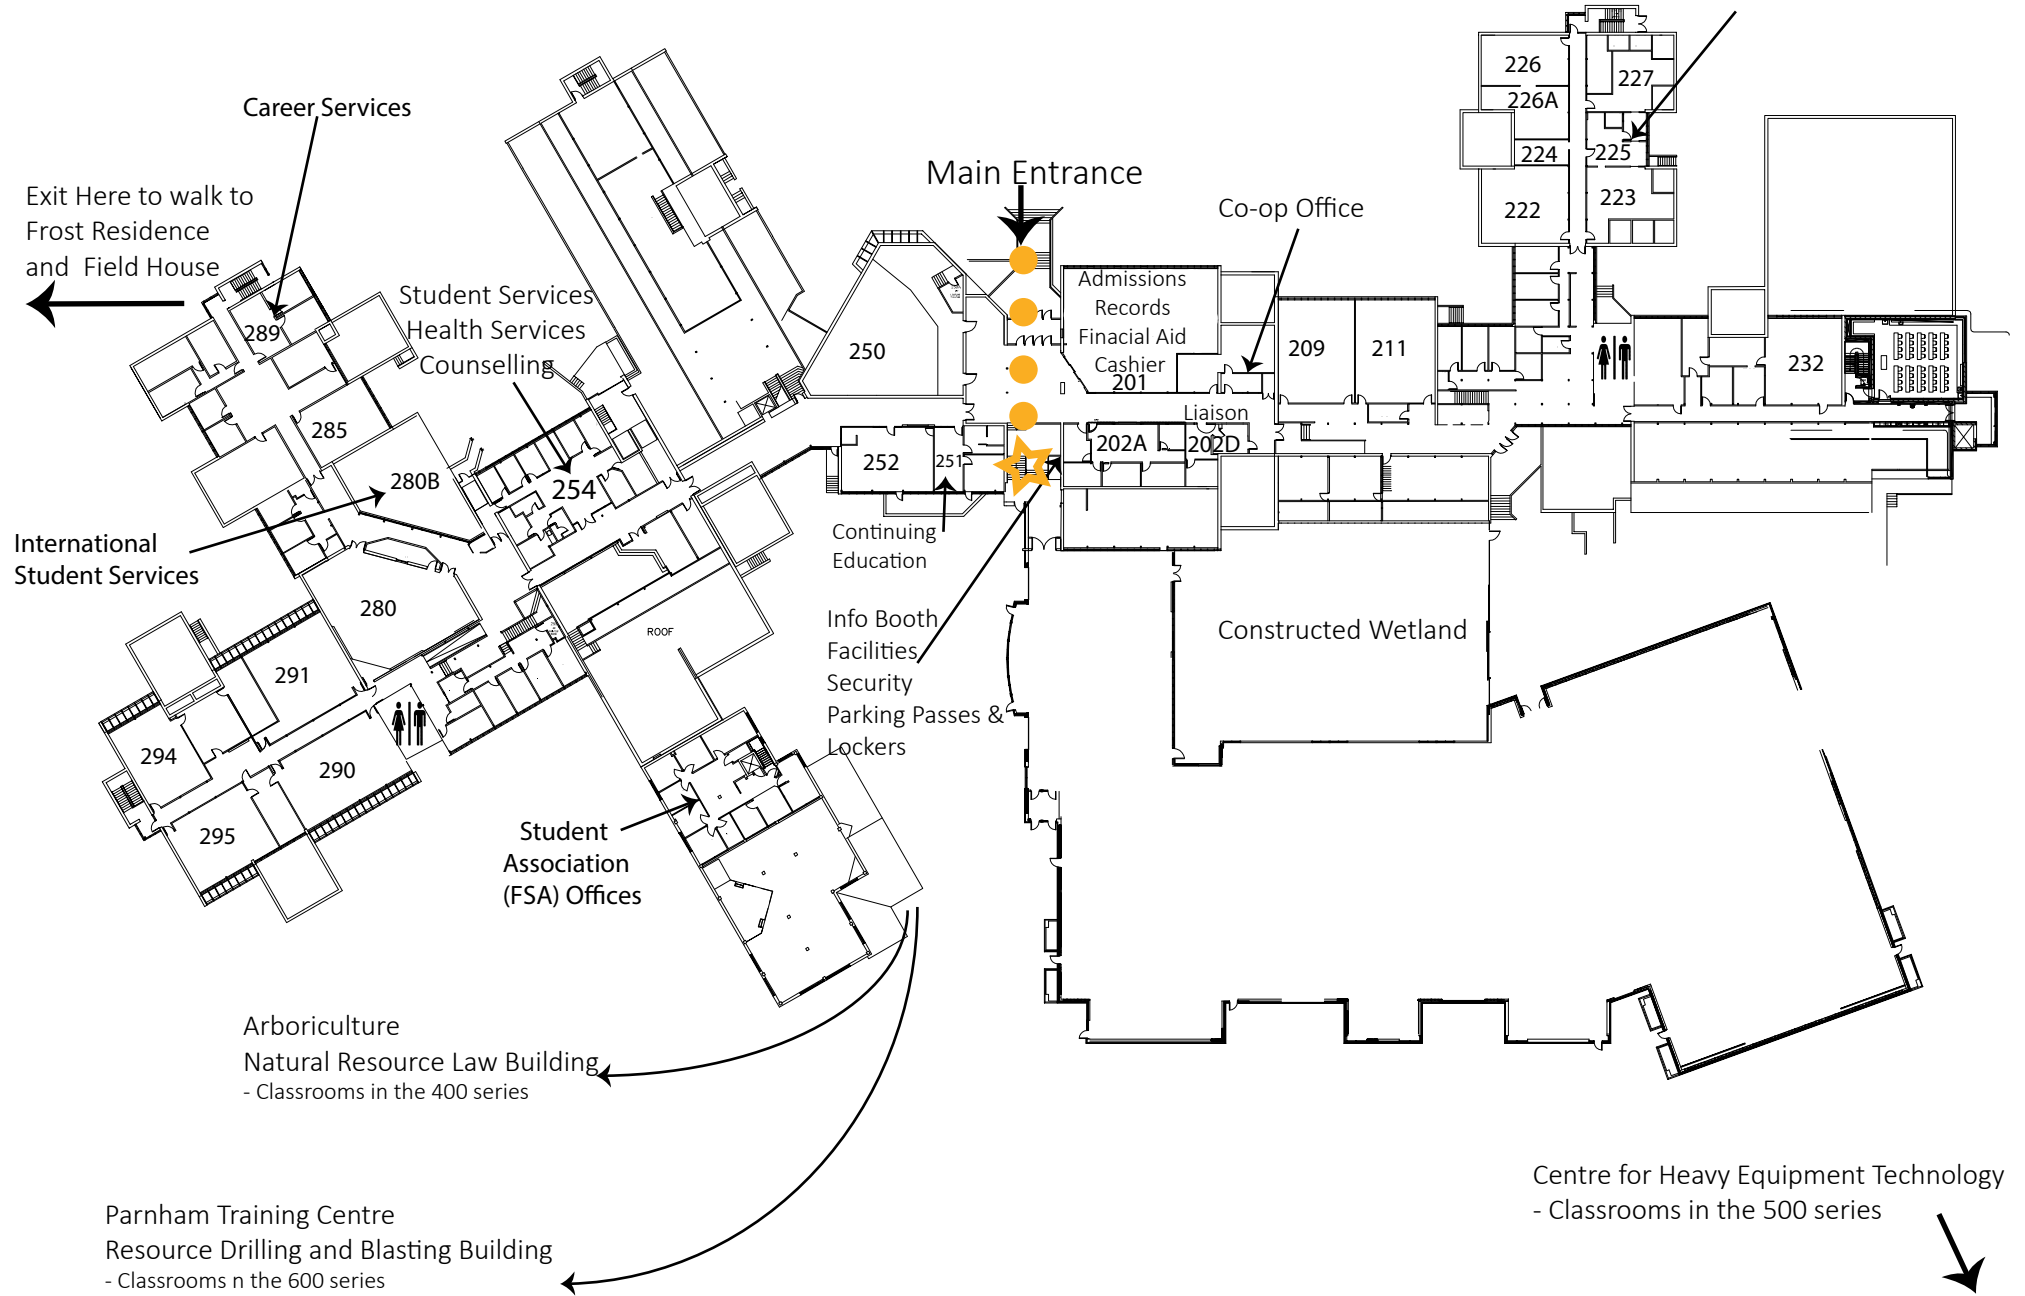

Parking in Lots A and B are free for all film event attendees

0 50 100 Meters

1:3,500

Created and Produced by Kevin Rabjohn
Using ArcGIS Arcmap 10.1, ArcPad 10

Sources
Basedata Provided by Land Information Ontario
Data Acquisition done by Kevin Rabjohn

FROST CAMPUS SECOND FLOOR

- Tutoring & Academic Skills Centre
- Peer Tutoring Services
- Writing Labs and Math Labs
- Learning Strategies and Time Management Workshops
- Tip Sheets and Resource Material
- Delivery of Accommodations for Students Registered with AES

FROST CAMPUS FIRST FLOOR

Auk's Lodge is the hub of student life on campus. The Auk's Lodge hosts a variety of on campus events run by the FSA, students and programs. It is equipped with a projection screen, ping pong table, Buck hunter, foosball and two pool tables. The campus pub and FSA offices are located in the Auk lodge.